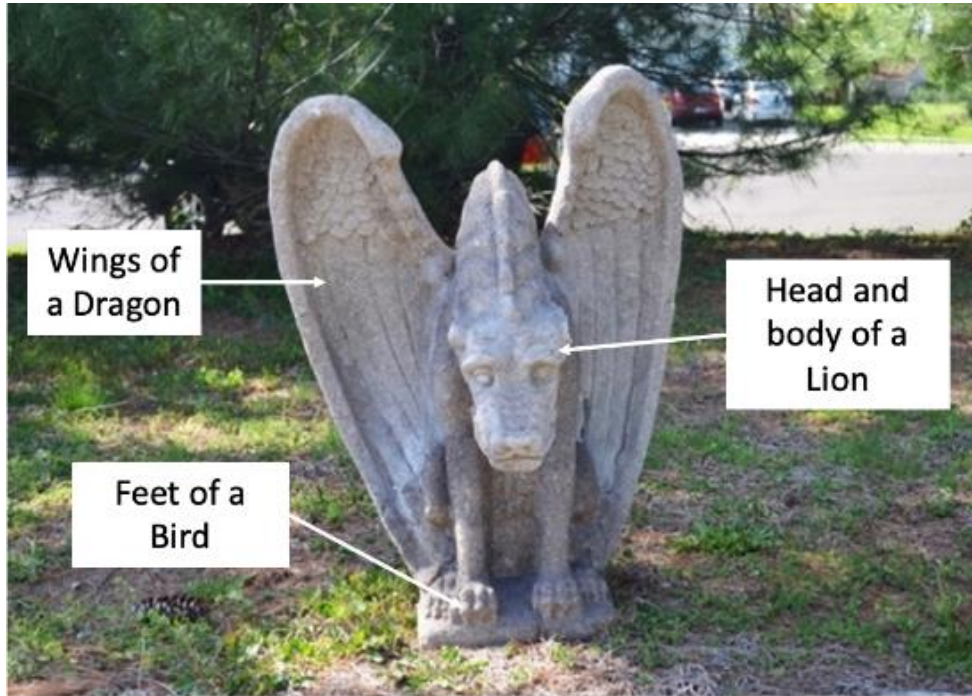

ALDIE MANSION VIRTUAL GARDEN TOUR

CREATE YOUR OWN GROTESQUE

Create Your Own Grotesque Activity:

1. Take a closer look at the features of Aldie Mansion's wandering grotesque. It is made up of elements of at least three different creatures!

2. You can use the ideas on the next page to help you get started, but use your creativity to make your final creation.
3. Draw your grotesque on a piece of paper or sculpt it with modelling compound such as Play Doh or clay.
4. Don't forget to give your grotesque a name!